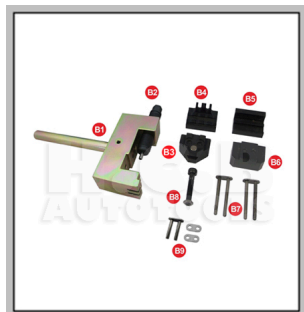

H.C.B-B1293 Mercedes-Benz TIMING CHAINS RIVETING TOOL SET-DOUBLE ROW

* Use to press on external lugs and rivets of dip-type fasteners of duplex roller chain. * Use to rivet Double timing chains. * Applicable: Mercedes-Benz Engine 272

Mercedes-Benz TIMING CHAINS RIVETING TOOL SET-DOUBLE ROW

?Product Info?

Model/Item No. :

H.C.B-B1293

Country of Origin :

Taiwan

Brand :

H.C.B

Product Specifications /Features :

* Use to press on external lugs and rivets of dip-type fasteners of duplex roller chain.

* Use to rivet Double timing chains.

* Applicable: BENZ Engine 272

Primary Competitive Advantages :